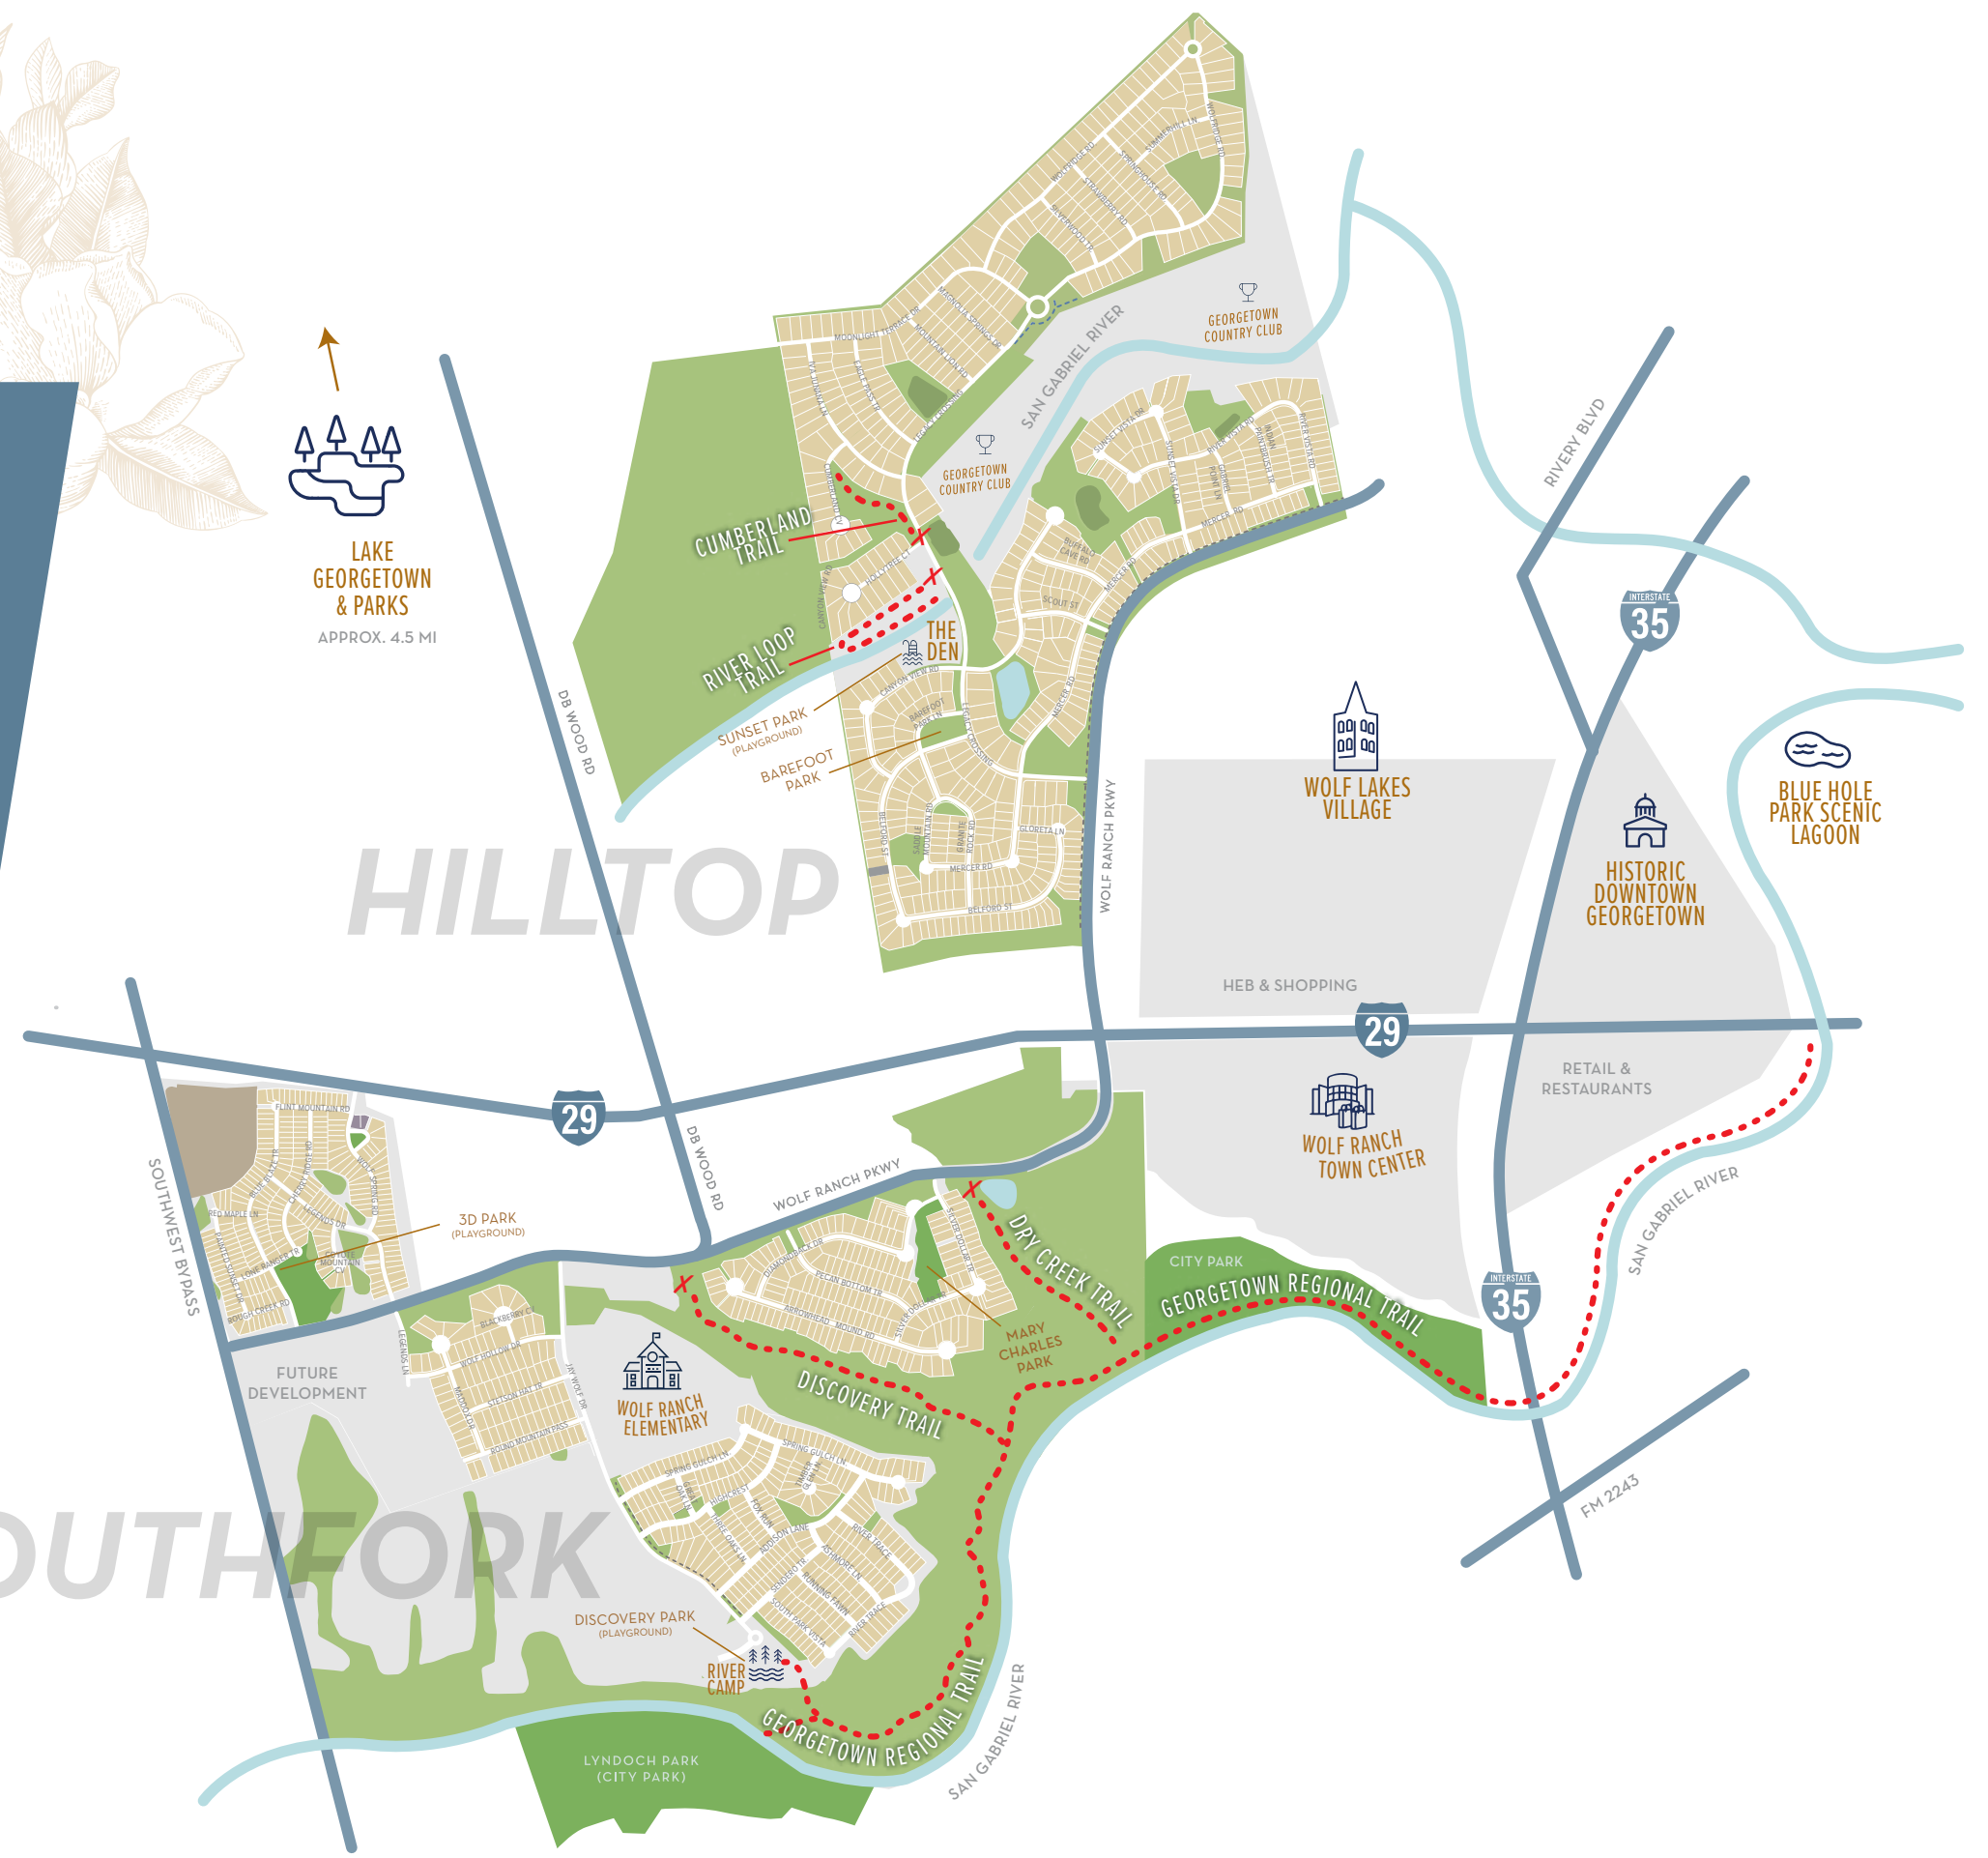

TRAILS & PARKS

TRAILS:

HILLTOP

- Cumberland Trail: 0.15
- River Loop Trail: 0.45 mile

SOUTHFORK

- Discovery Trail: 0.55 mile
- Dry Creek Trail: 0.35 mile
- Georgetown Regional Trail

AMENITY CENTERS:

- The Den - Hilltop
- River Camp - South Fork

PARKS & PLAYGROUNDS:

- Barefoot Park
- Mary Charles Park
- Sunset Park
- Discovery Park
- 3D Park

EXPLORE
ADVENTURE
CONNECT