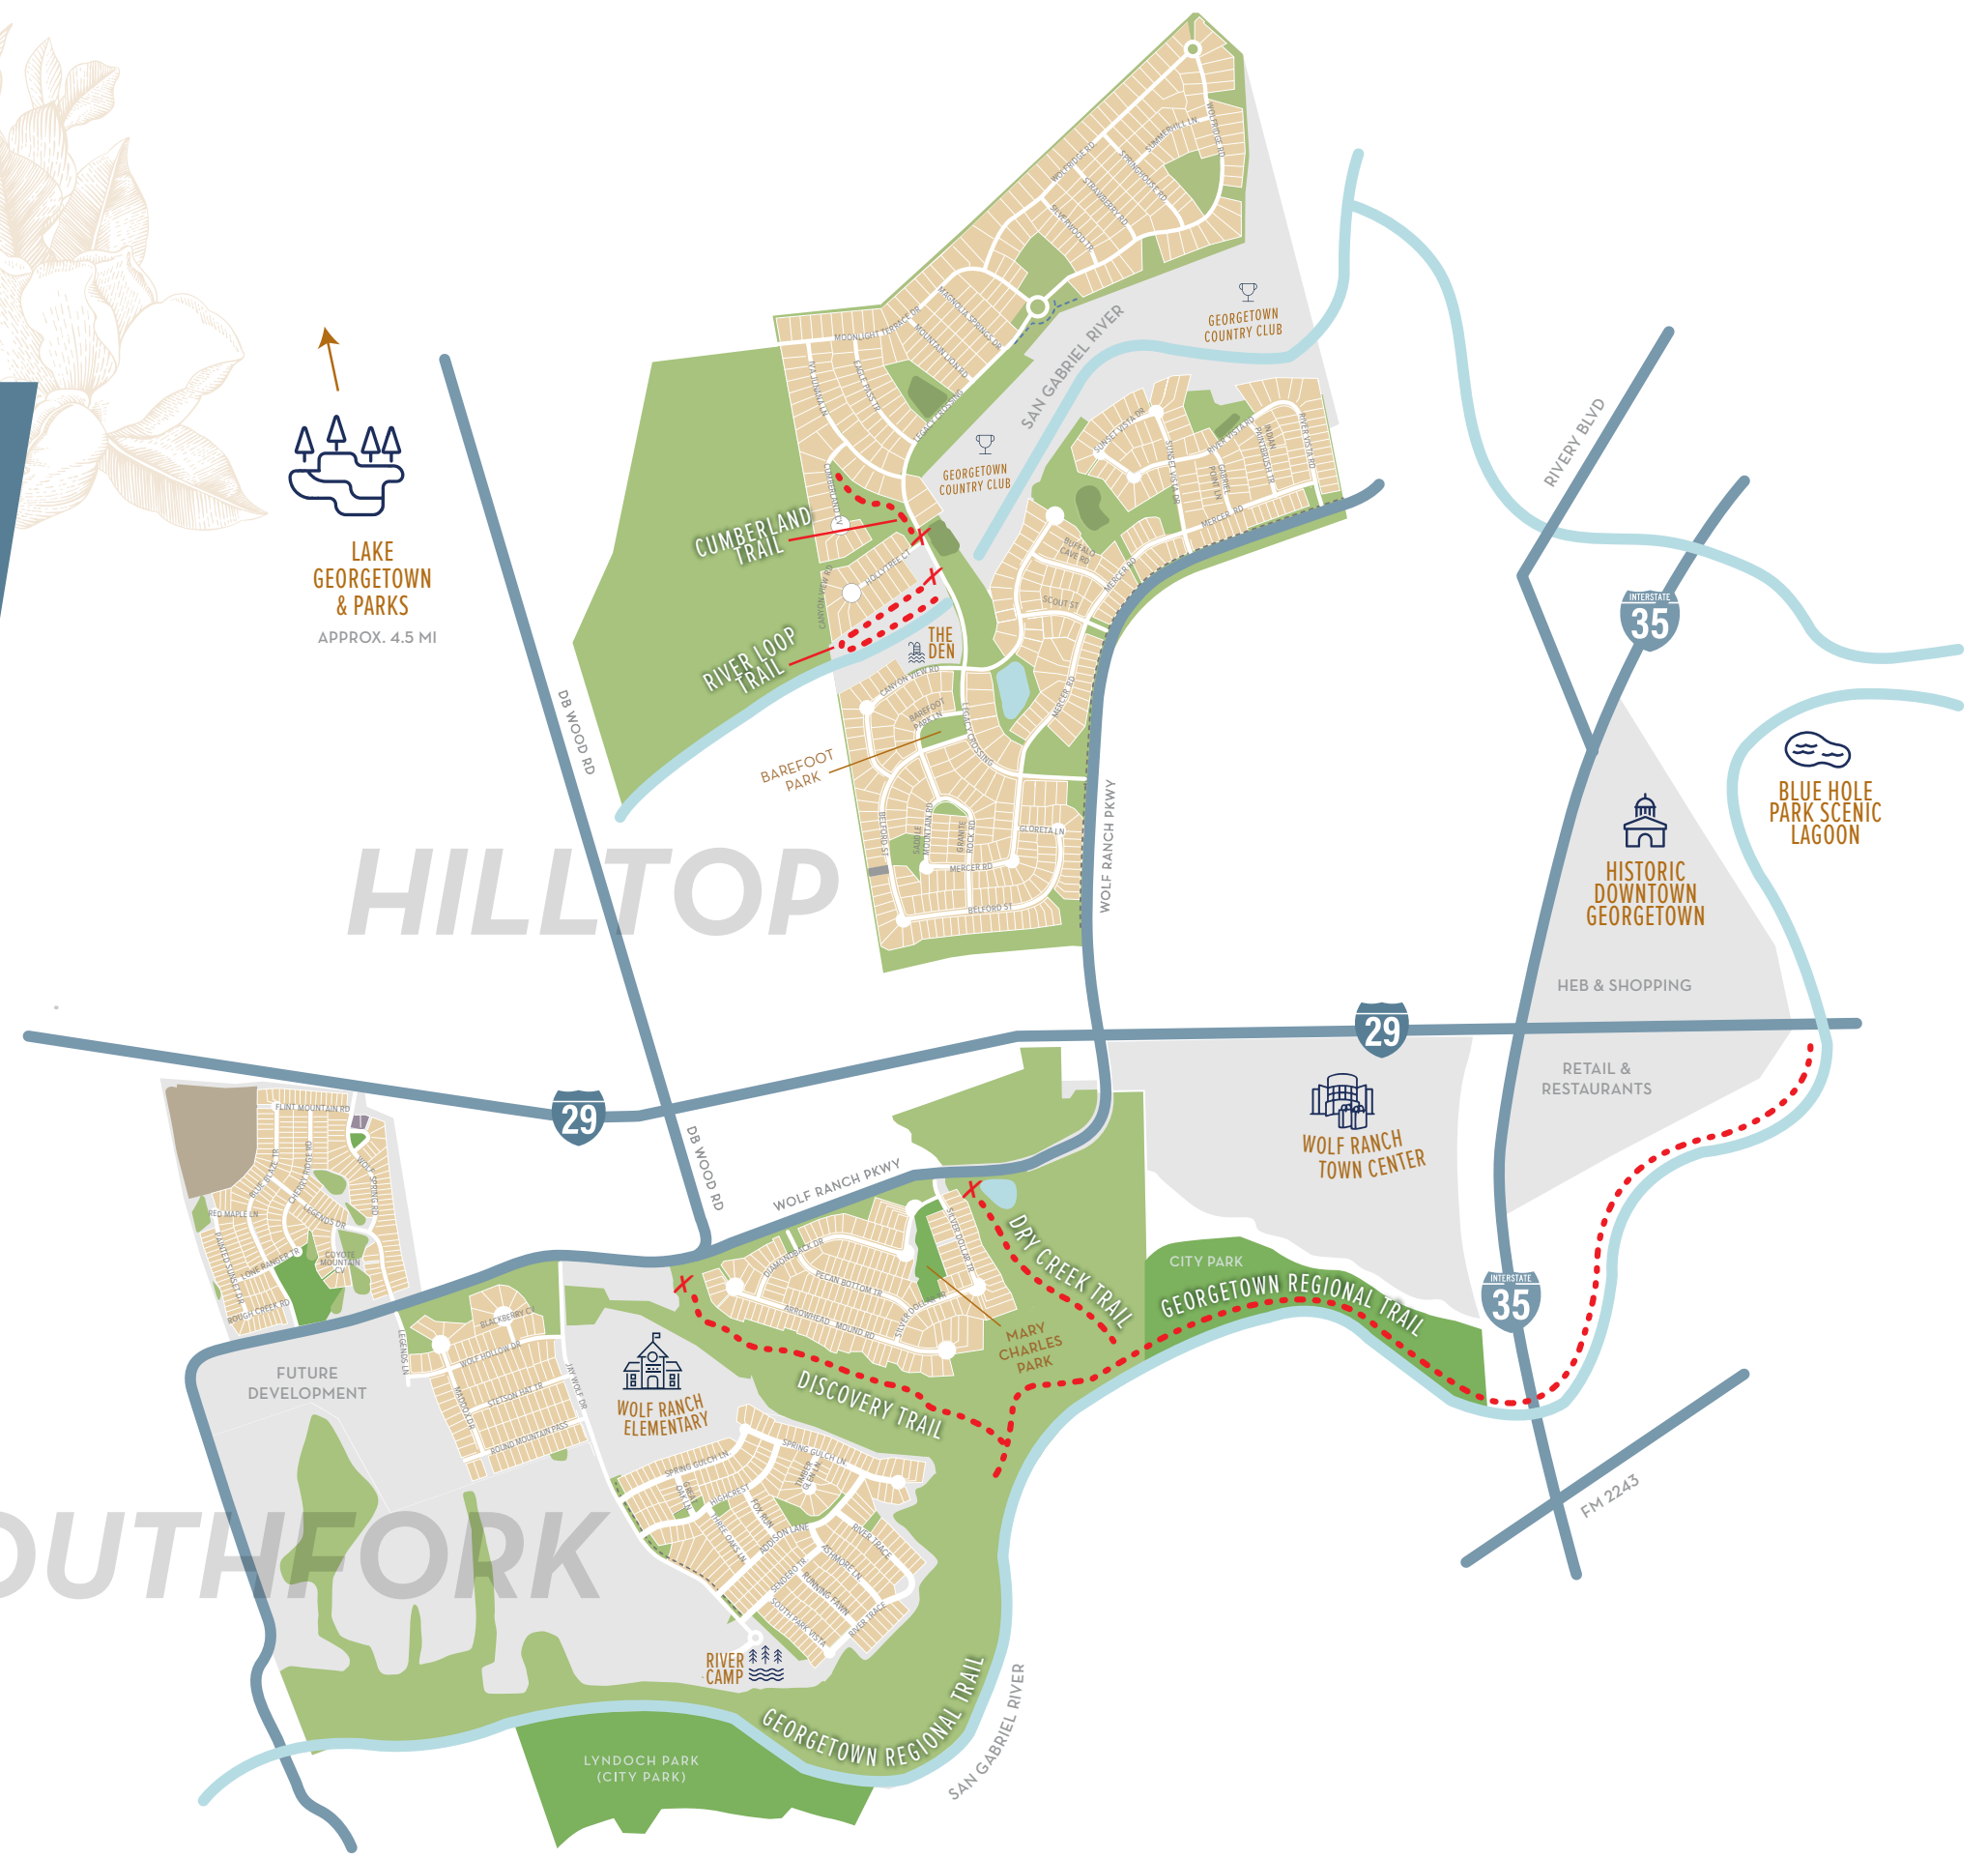

# TRAILS & PARKS

**TRAILS:**

**HILLTOP**

- Cumberland Trail: 0.15
- River Loop Trail: 0.45 mile

**SOUTHFORK**

- Discovery Trail: 0.55 mile
- Dry Creek Trail: 0.35 mile
- Georgetown Regional Trail

**AMENITIES:**

- The Den - Hilltop
- River Camp - Coming Spring 2023

**PARKS:**

- Barefoot Park
- Mary Charles Park

EXPLORE  
ADVENTURE  
CONNECT