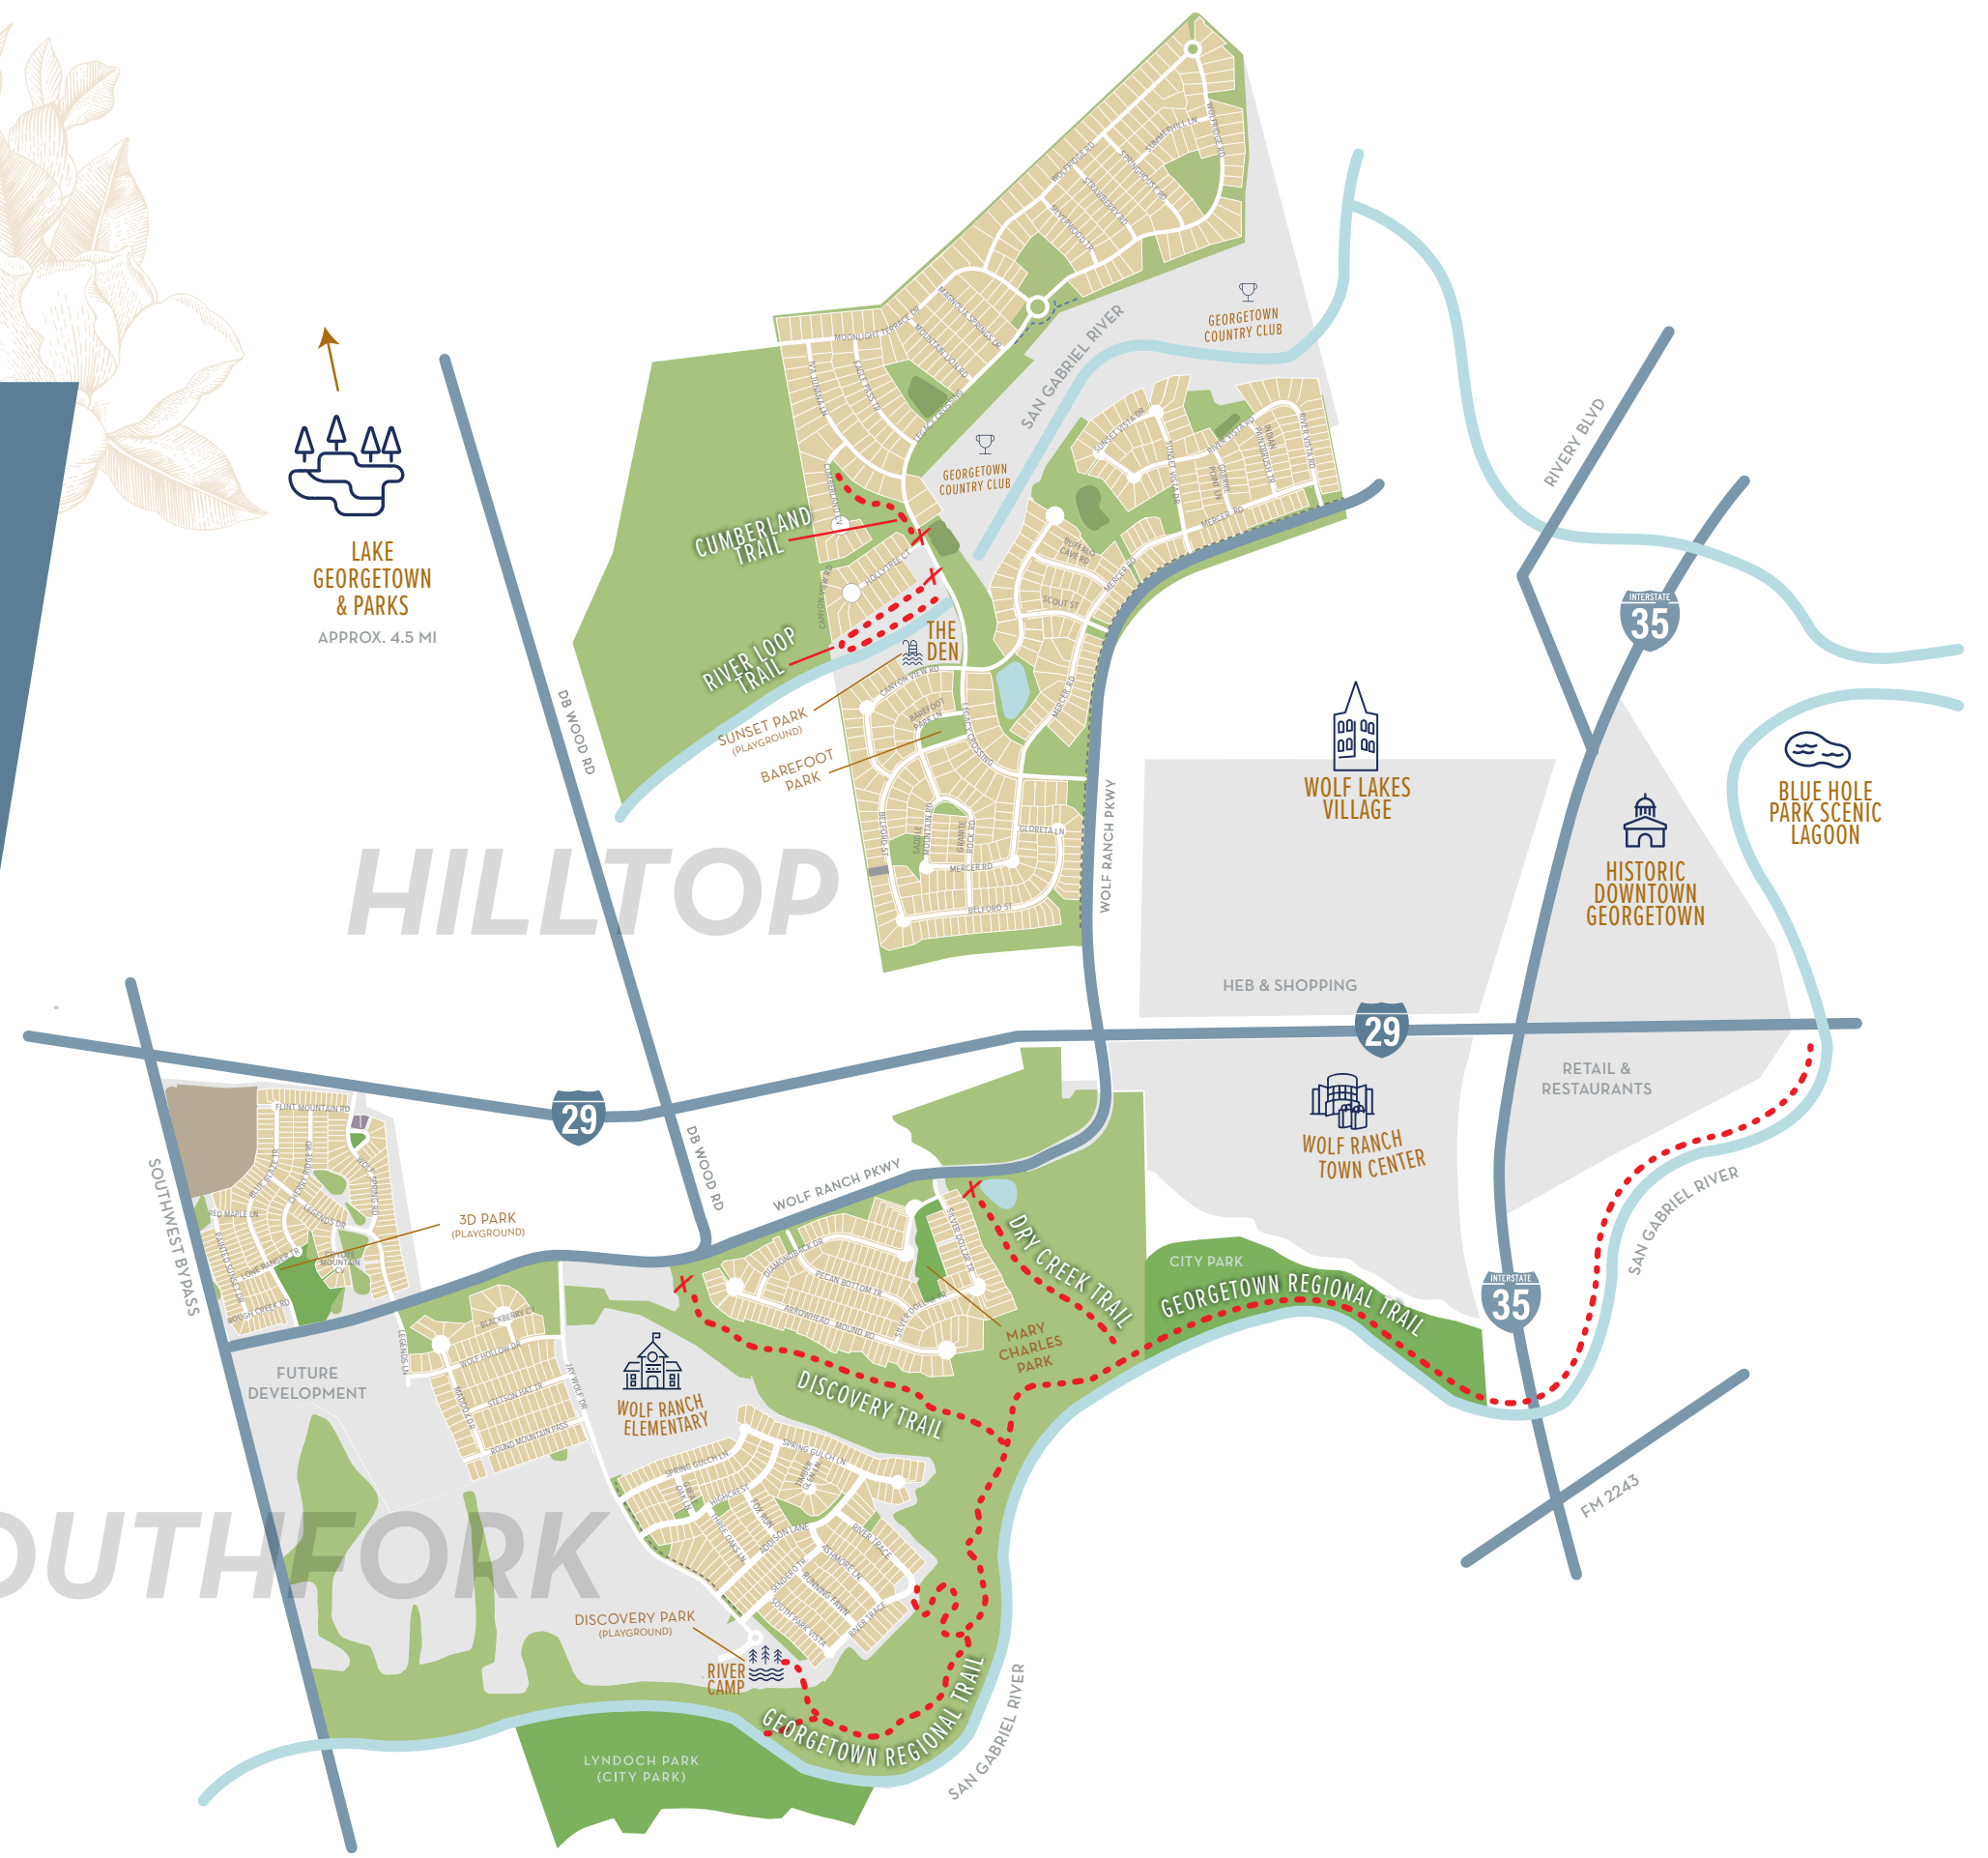

TRAILS & PARKS

TRAILS:

HILLTOP

- Cumberland Trail: 0.15
- River Loop Trail: 0.45 mile

SOUTHFORK

- Discovery Trail: 0.55 mile
- Dry Creek Trail: 0.35 mile
- Georgetown Regional Trail

AMENITY CENTERS:

- The Den - Hilltop
- River Camp - South Fork

PARKS & PLAYGROUNDS:

- Barefoot Park
- Mary Charles Park
- Sunset Park
- Discovery Park
- 3D Park

EXPLORE
ADVENTURE
CONNECT